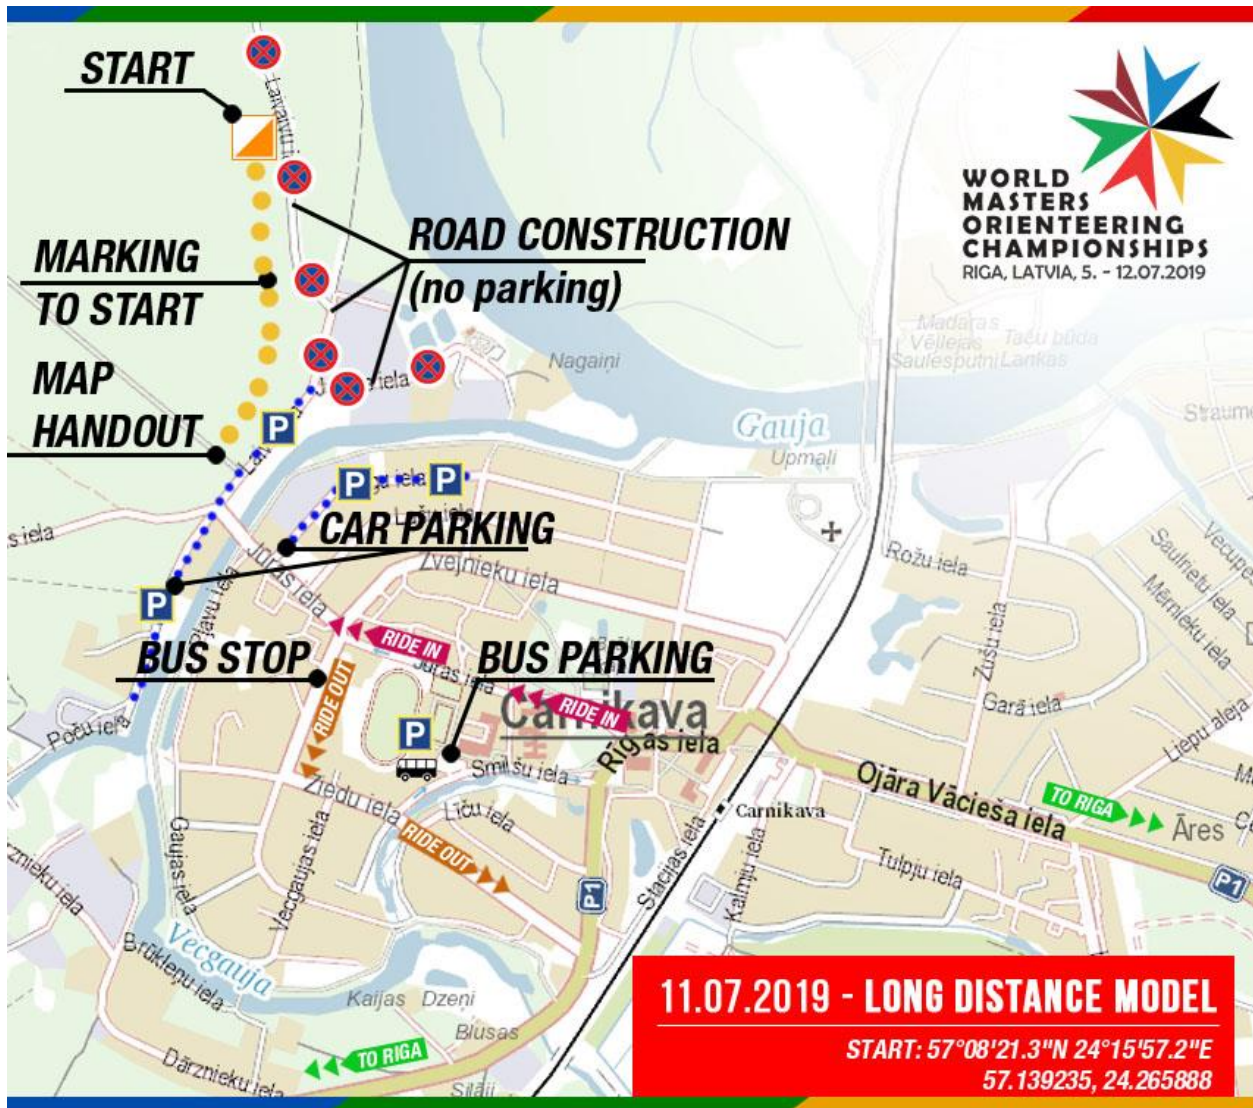

Additional information – Model 11th July

There are road works taking place in previous place where car parking was planned. There is no parking possible for model event.

The parking will be moved closer to bus stop and will be located in city streets. Please follow marshals guidance!

Bus service:

The shuttle bus service will run as planned. The tour busses will be allowed to let out all people and afterwards have to go to the bus parking. After finishing model event we kindly ask all tour groups walk to bus parking and leave Carnikava from this place. The bus parking is 0.5 km walking distance from handing out maps / beginning of marking to start.

Model start.

The closest place to start the model distance is pedestrian road to the sea (see scheme). If you wish to begin the model from the start symbol in the map, please follow the marking signs through the forest.

You can buy additional model maps in the handing out maps point.

Club tents

Please place tents near pedestrian road – where the handing additional maps place is located.